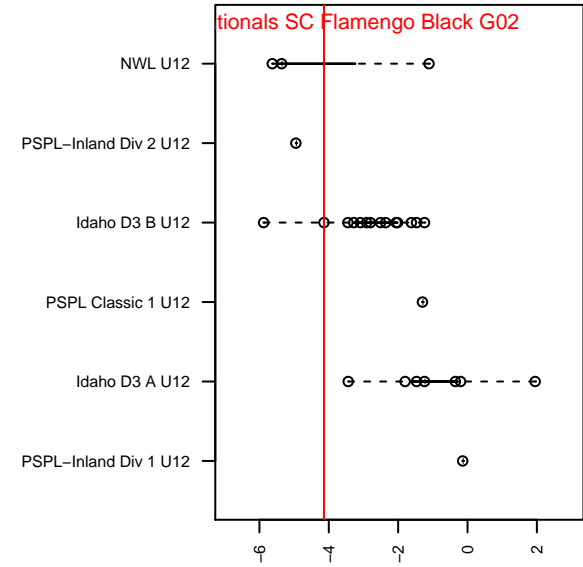

## Boise Nationals SC Flamengo Black G02

Boise Nationals  
 Boise, ID  
 G02 total strength=362  
 attack=0.25 defense=0.2  
 fall league = Idaho D3 B U12  
 spr league = Spr Idaho D3 U12 Bracket B WES

alt names used:  
 BNSC FLAMENGO BLACK  
 BNSC FLAMENGO BLACK

Venues played:  
 2014 Idaho D3 B U12  
 2014 Spr Idaho D3 U12 Bracket B WEST U12

**Boise Nationals SC Flamengo Black G02**  
 Dots are actual minus expected GF (blue circles) and GA (red triangles).  
 Blue line is smoothed change in attack strength. Red is smoothed change in defense strength.

**attack and defense variance (black dot)  
relative to other teams  
and top 10 in region**

**attack and defense rating  
relative to others at age  
and all opponents in last 13 months**

**Performance relative to 13 month average**